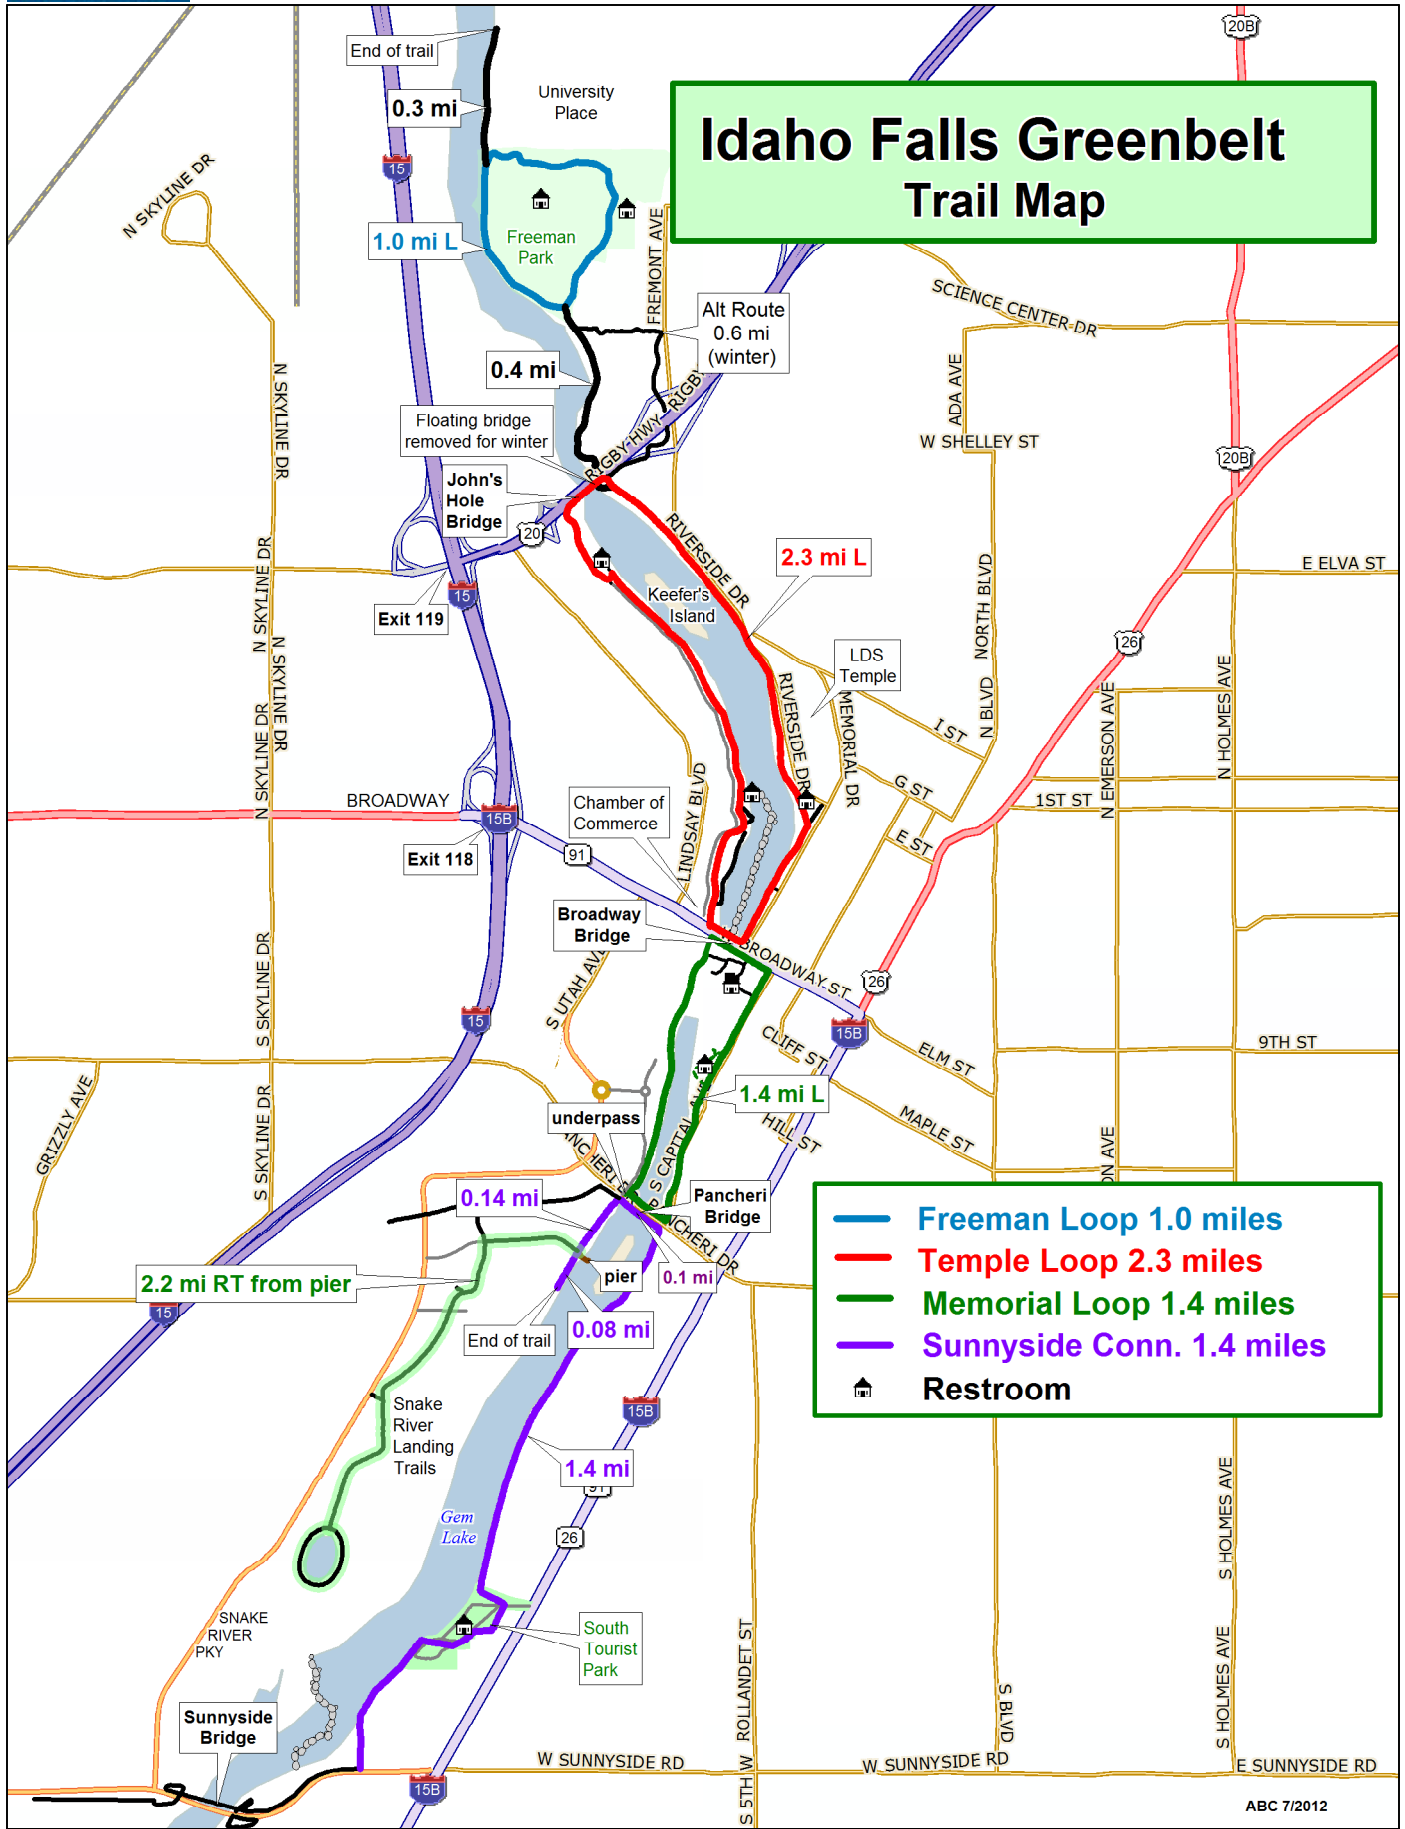

Idaho Falls Greenbelt Trail Map

- Freeman Loop 1.0 miles
- Temple Loop 2.3 miles
- Memorial Loop 1.4 miles
- Sunnyside Conn. 1.4 miles
- Restroom